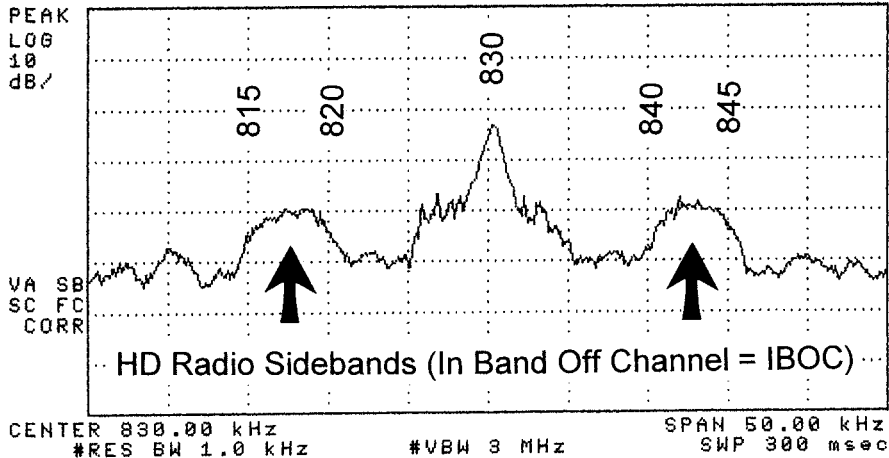

07:45:16 FEB 20, 2004

REF -30.0 dBm ATTEN 10 dB

KMXE, 830 kHz, And Its Apparent HD Radio Sidebands  
30 Second Max-Hold Spectrogram  
Communications General Corporation, Fallbrook, CA